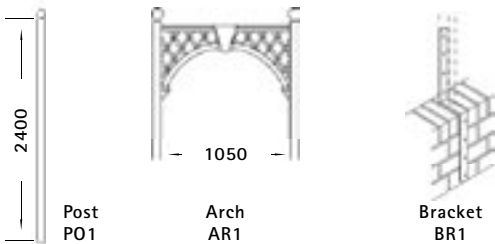

trellis

A1 - 30mm

A2 - 80mm

A3 - 130mm

B1 - 30mm

B2 - 80mm

B3 - 130mm

C1 - 30mm

C2 - 80mm

C3 - 130mm

D1 - 30x80mm

D2 - 30x80mm

D3 - 30x80mm

All trellis slats are 20mm wide. The dimension after the panel reference code refers to the gap between slats. **A2 - 80mm**

To calculate the cost of any trellis combination, choose your preferred panel reference code, and cross-reference it with the chosen panel size.

$$A2/006 = £261$$

	A1	A2	A3	B1	B2	B3	C1	C2	C3	D1	D2	D3
001	£189	£112	£ 85	£157	£ 93		£216	£128	£ 98	£117	£117	£117
002	£225	£164	£116	£207	£122	£ 94	£292	£172	£132	£157	£157	£157
003	£317	£187	£142	£255	£151		£363	£214	£164	£195	£195	£195
004	£418	£246	£188	£356	£210		£480	£282	£230	£258	£258	£258
005	£418	£246	£188	£356	£210		£480	£282	£230	£258	£258	£258
006	£438	£261	£200	£361	£230	£160	£509	£300	£230	£273	£273	£273
007	£640	£376	£289	£539	£317	£243	£735	£433	£332	£395	£395	£395
008	£640	£376	£289	£539	£317	£243	£735	£433	£332	£395	£395	£395
009	£402	£237	£181	£351	£207	£159	£461	£271	£208	£247	£247	£247