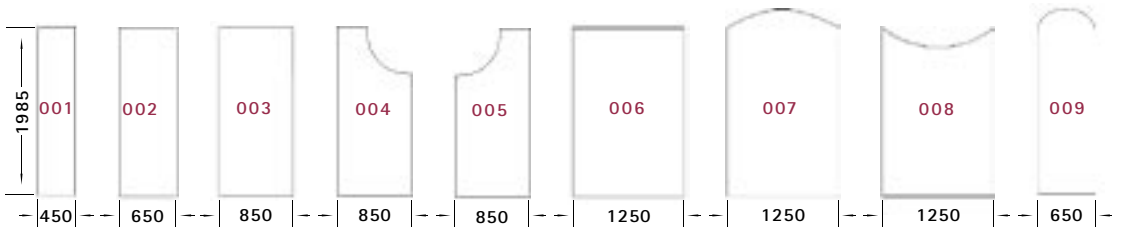

trellis

A1 - 30mm

A2 - 80mm

A3 - 130mm

B1 - 30mm

B2 - 80mm

B3 - 130mm

C1 - 30mm

C2 - 80mm

C3 - 130mm

D1 - 30x80mm

D2 - 30x80mm

D3 - 30x80mm

All trellis slats are 20mm wide. The dimension after the panel reference code refers to the gap between slats. **A2 - 80mm**

To calculate the cost of any trellis combination, choose your preferred panel reference code, and cross-reference it with the chosen panel size.

$$A2/006 = £261$$

	A1	A2	A3	B1	B2	B3	C1	C2	C3	D1	D2	D3
001	£189	£112	£ 85	£157	£ 93		£216	£128	£ 98	£117	£117	£117
002	£225	£164	£116	£207	£122	£ 94	£292	£172	£132	£157	£157	£157
003	£317	£187	£142	£255	£151		£363	£214	£164	£195	£195	£195
004	£418	£246	£188	£356	£210		£480	£282	£230	£258	£258	£258
005	£418	£246	£188	£356	£210		£480	£282	£230	£258	£258	£258
006	£438	£261	£200	£361	£230	£160	£509	£300	£230	£273	£273	£273
007	£640	£376	£289	£539	£317	£243	£735	£433	£332	£395	£395	£395
008	£640	£376	£289	£539	£317	£243	£735	£433	£332	£395	£395	£395
009	£402	£237	£181	£351	£207	£159	£461	£271	£208	£247	£247	£247