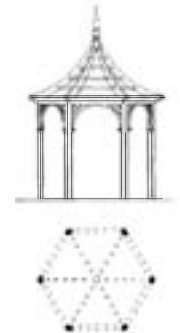

### SMALL SQUARE GAZEBO - SGO

	Supply	Install
SGO - Frame only 1.8m X 1.8m	£4,810.00	£ 550.00
SGR - Cedar roof	£1,730.00	£ 280.00
SGF - Floor	£ 760.00	£ 140.00
<b>Total</b>	<b>£7,300.00</b>	<b>£ 970.00</b>

### LARGE SQUARE GAZEBO - LGO

	Supply	Install
LGO - Frame only 2.1m X 2.1m	£6,260.00	£ 550.00
LGR - Cedar roof	£2,080.00	£ 280.00
LGF - Floor	£1,000.00	£ 140.00
<b>Total</b>	<b>£9,340.00</b>	<b>£ 970.00</b>

### HEXAGONAL GAZEBO - HGO

	Supply	Install
HGO - Frame only 2.4 m point to point	£ 5,000.00	£ 600.00
HGR - Cedar roof	£ 2,570.00	£ 290.00
HGF - Floor	£ 1,140.00	£ 290.00
HGW- Trellis & timber to 3 sides	£ 920.00	
HGS - Seating to 3 sides	£ 730.00	£ 70.00
<b>Total</b>	<b>£10,360.00</b>	<b>£ 1,250.00</b>