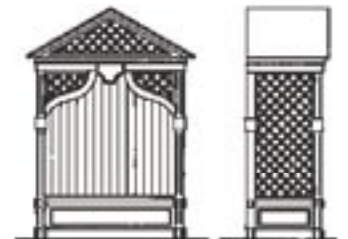

## seating arbours

**SA1**  
 painted £ 2,190.00  
 natural hardwood £ 2,585.00  
  
 installation £ 260.00

height 2100  
 width 1400  
 depth 750

**SA2**  
 painted £ 2,680.00  
 natural hardwood £ 3,060.00  
  
 installation £ 260.00

height 2800  
 width 1400  
 depth 750

**SA3**  
 stained £ 1,460.00  
 natural hardwood £ 1,770.00  
  
 installation £ 180.00

height 1900  
 width 1400  
 depth 700

**SA4**  
 painted £ 3,215.00  
 natural hardwood £ 3,960.00  
  
 installation £ 260.00

height 2800  
 width 1800  
 depth 900

Prices exclude VAT

Delivery within the M25 £ 140.00

Installation prices are to install on a pre-prepared concrete base withing the London area. Installation prices outside London are available on request.